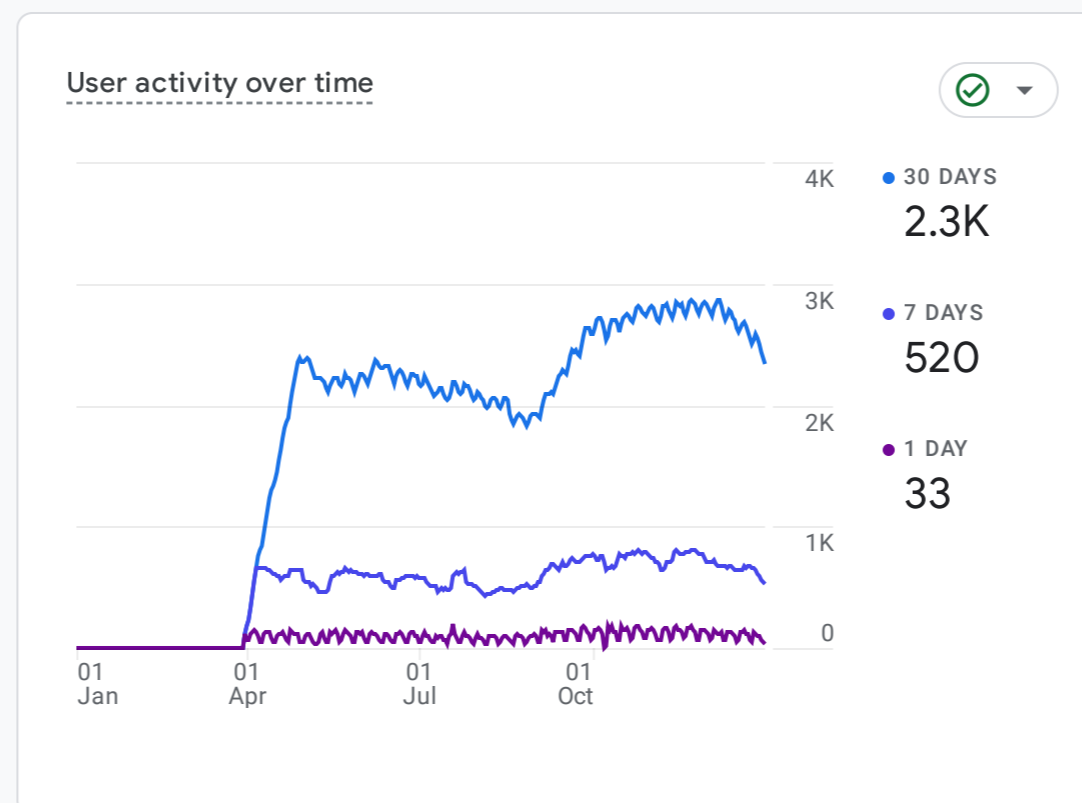

All Users Add comparison

Custom Jan 1 - Dec 31, 2023

Reports snapshot

WHERE DO YOUR NEW USERS COME FROM?

WHAT ARE YOUR TOP CAMPAIGNS?

HOW ARE ACTIVE USERS TRENDING?

HOW WELL DO YOU RETAIN YOUR USERS?

WHICH PAGES AND SCREENS GET THE MOST VIEWS?