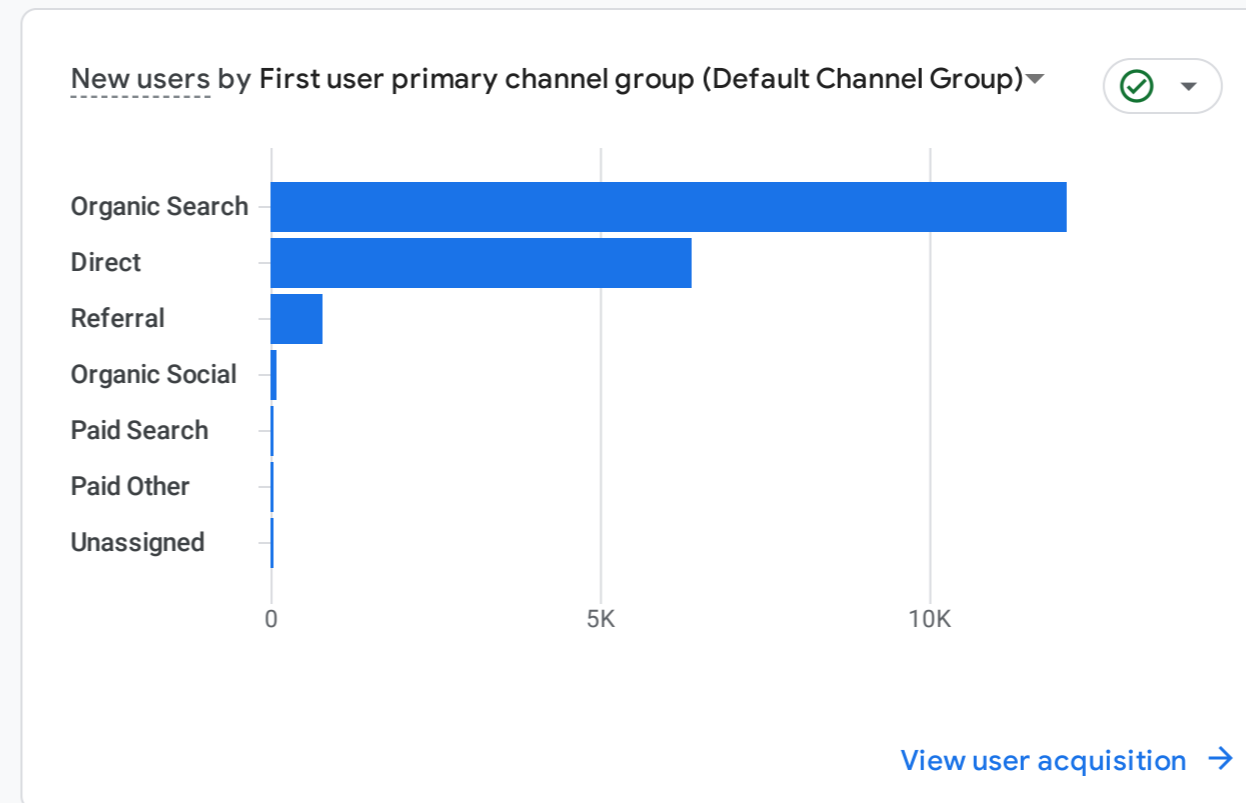

All Users Add comparison

Custom Jan 1 - Dec 31, 2023

Reports snapshot

WHERE DO YOUR NEW USERS COME FROM?

WHAT ARE YOUR TOP CAMPAIGNS?

HOW ARE ACTIVE USERS TRENDING?

HOW WELL DO YOU RETAIN YOUR USERS?

WHICH PAGES AND SCREENS GET THE MOST VIEWS?

WHAT ARE YOUR TOP EVENTS?

WHAT ARE YOUR TOP PERFORMING KEY EVENTS?

WHERE DOES YOUR LTV COME FROM?

WHAT ARE YOUR TOP SELLING PRODUCTS?

HOW DOES ACTIVITY ON YOUR PLATFORMS COMPARE?