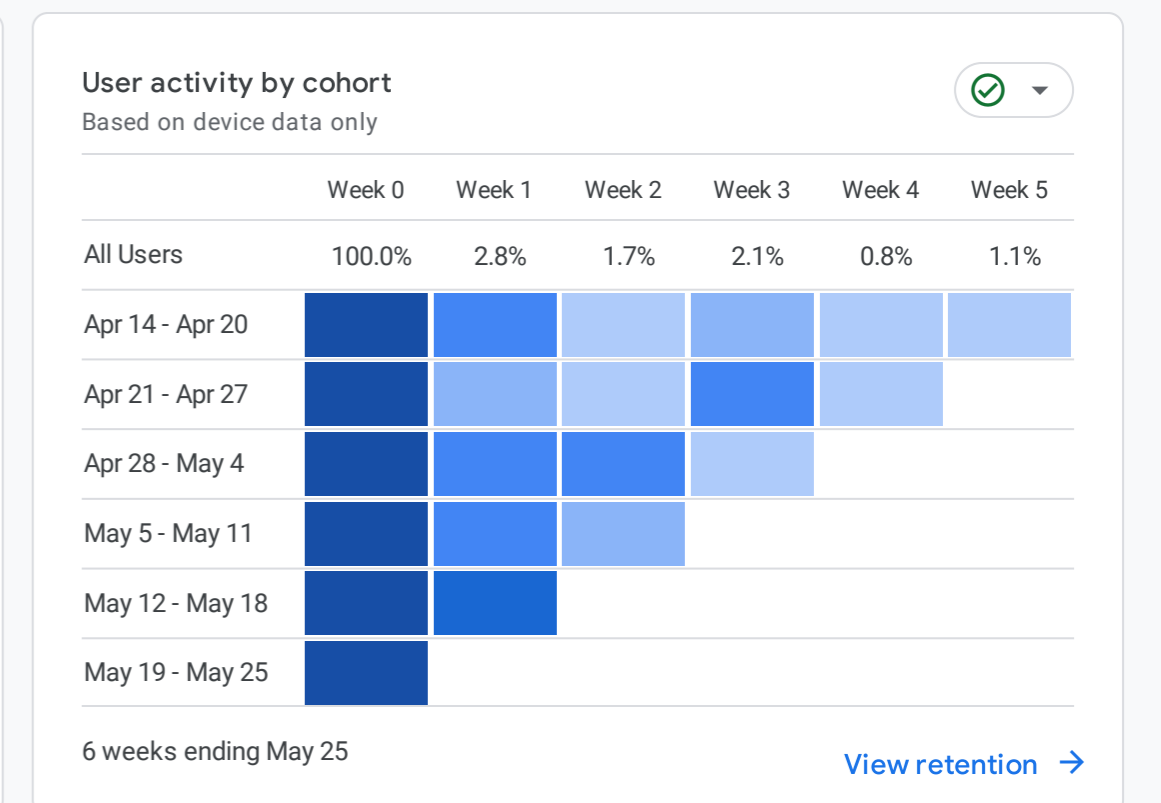

All Users Add comparison

Custom Jan 1 - Dec 31, 2023

Reports snapshot

WHERE DO YOUR NEW USERS COME FROM?

WHAT ARE YOUR TOP CAMPAIGNS?

HOW ARE ACTIVE USERS TRENDING?

HOW WELL DO YOU RETAIN YOUR USERS?

WHICH PAGES AND SCREENS GET THE MOST VIEWS?

WHAT ARE YOUR TOP EVENTS?

WHAT ARE YOUR TOP PERFORMING KEY EVENTS?

WHERE DOES YOUR LTV COME FROM?

WHAT ARE YOUR TOP SELLING PRODUCTS?

HOW DOES ACTIVITY ON YOUR PLATFORMS COMPARE?