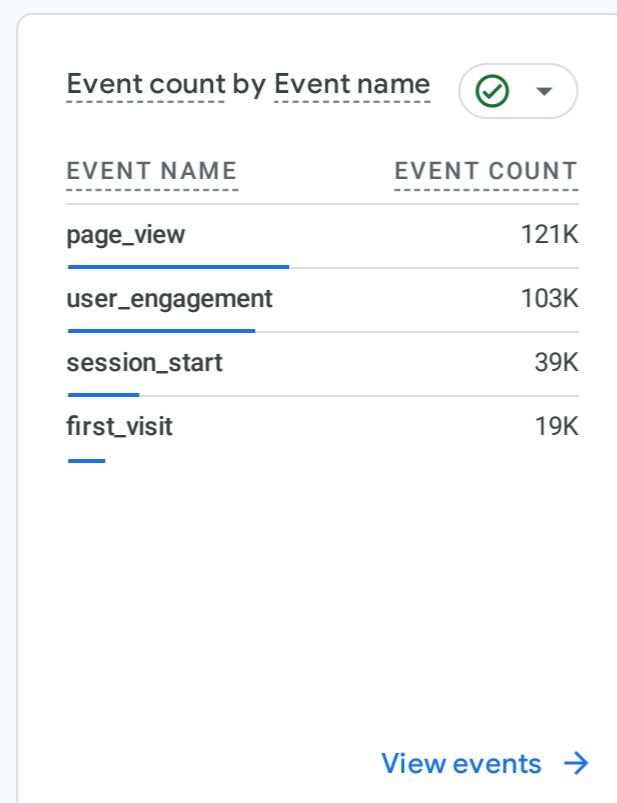

All Users Add comparison

Custom Jan 1 - Dec 31, 2023

Reports snapshot

WHERE DO YOUR NEW USERS COME FROM?

WHAT ARE YOUR TOP CAMPAIGNS?

HOW ARE ACTIVE USERS TRENDING?

HOW WELL DO YOU RETAIN YOUR USERS?

WHICH PAGES AND SCREENS GET THE MOST VIEWS?

WHAT ARE YOUR TOP EVENTS?

WHAT ARE YOUR TOP PERFORMING KEY EVENTS?

WHERE DOES YOUR LTV COME FROM?

WHAT ARE YOUR TOP SELLING PRODUCTS?

HOW DOES ACTIVITY ON YOUR PLATFORMS COMPARE?