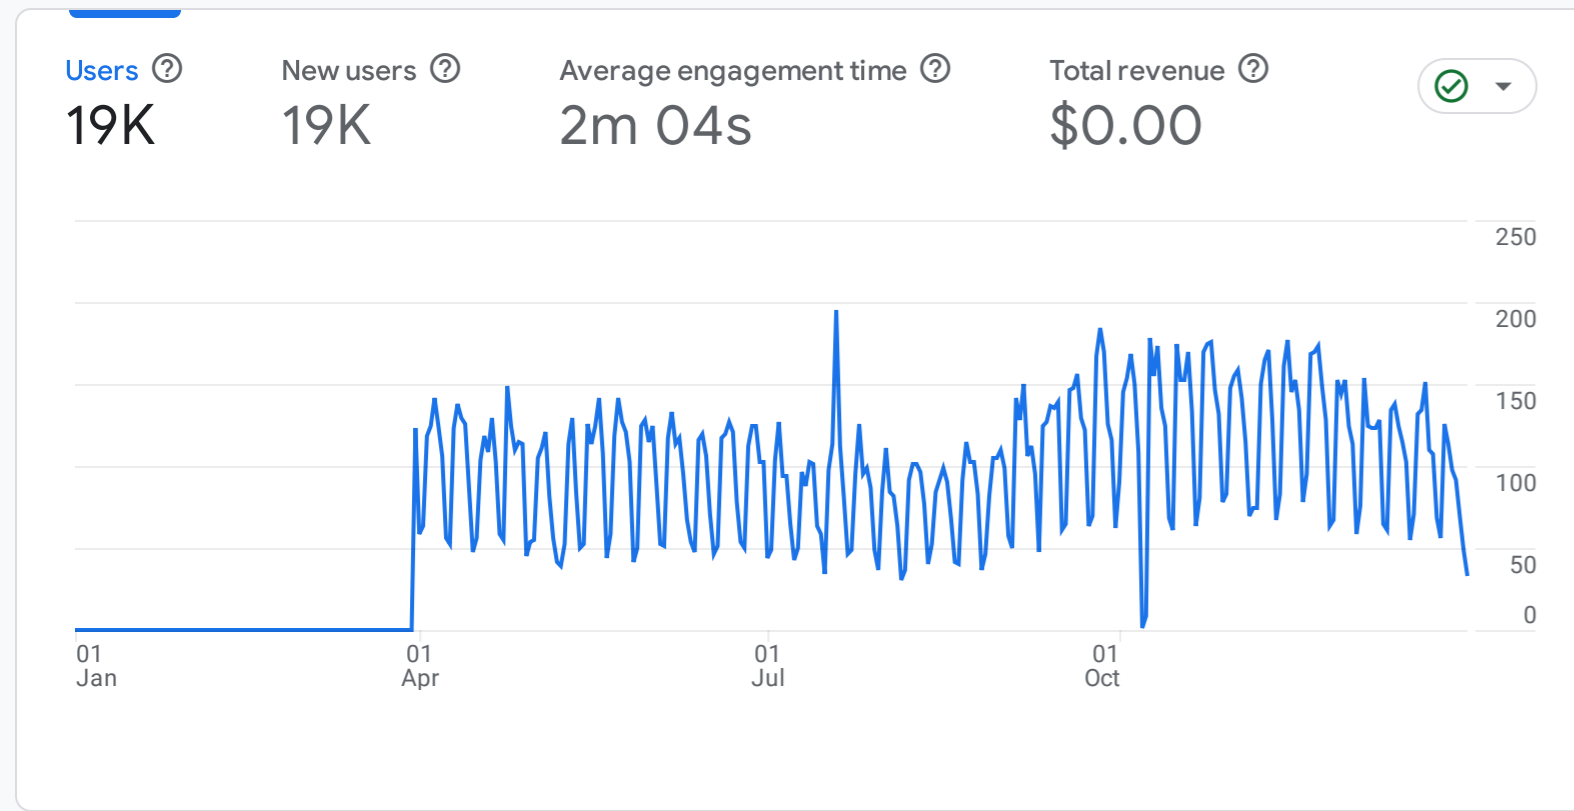

All Users Add comparison

Custom Jan 1 - Dec 31, 2023

Reports snapshot

WHERE DO YOUR NEW USERS COME FROM?

WHAT ARE YOUR TOP CAMPAIGNS?

HOW ARE ACTIVE USERS TRENDING?

HOW WELL DO YOU RETAIN YOUR USERS?

WHICH PAGES AND SCREENS GET THE MOST VIEWS?

WHAT ARE YOUR TOP EVENTS?

WHAT ARE YOUR TOP PERFORMING KEY EVENTS?

WHERE DOES YOUR LTV COME FROM?

WHAT ARE YOUR TOP SELLING PRODUCTS?

HOW DOES ACTIVITY ON YOUR PLATFORMS COMPARE?