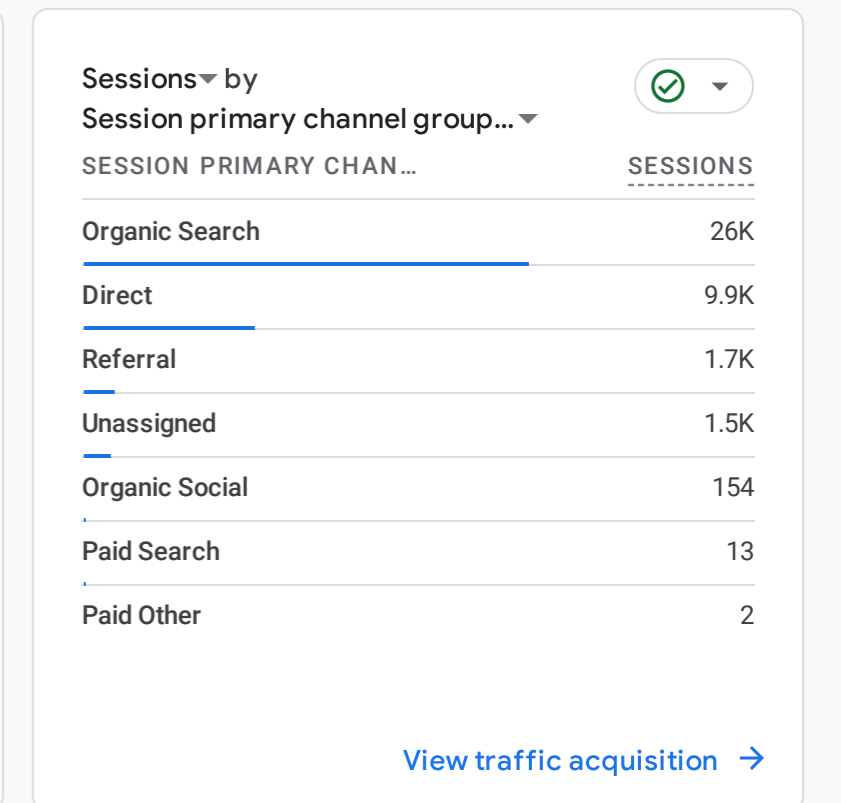

All Users Add comparison

Custom Jan 1 - Dec 31, 2023

Reports snapshot

WHERE DO YOUR NEW USERS COME FROM?

WHAT ARE YOUR TOP CAMPAIGNS?

HOW ARE ACTIVE USERS TRENDING?

HOW WELL DO YOU RETAIN YOUR USERS?

WHICH PAGES AND SCREENS GET THE MOST VIEWS?

WHAT ARE YOUR TOP EVENTS?

WHAT ARE YOUR TOP PERFORMING KEY EVENTS?

WHERE DOES YOUR LTV COME FROM?

WHAT ARE YOUR TOP SELLING PRODUCTS?

HOW DOES ACTIVITY ON YOUR PLATFORMS COMPARE?