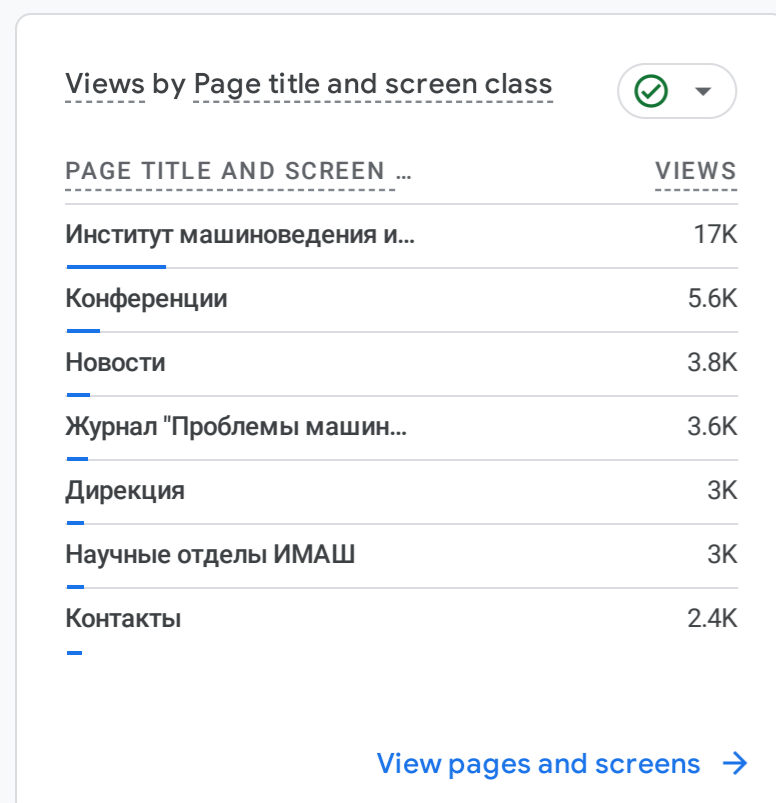

All Users Add comparison

Custom Jan 1 - Dec 31, 2023

Reports snapshot

WHERE DO YOUR NEW USERS COME FROM?

WHAT ARE YOUR TOP CAMPAIGNS?

HOW ARE ACTIVE USERS TRENDING?

HOW WELL DO YOU RETAIN YOUR USERS?

WHICH PAGES AND SCREENS GET THE MOST VIEWS?