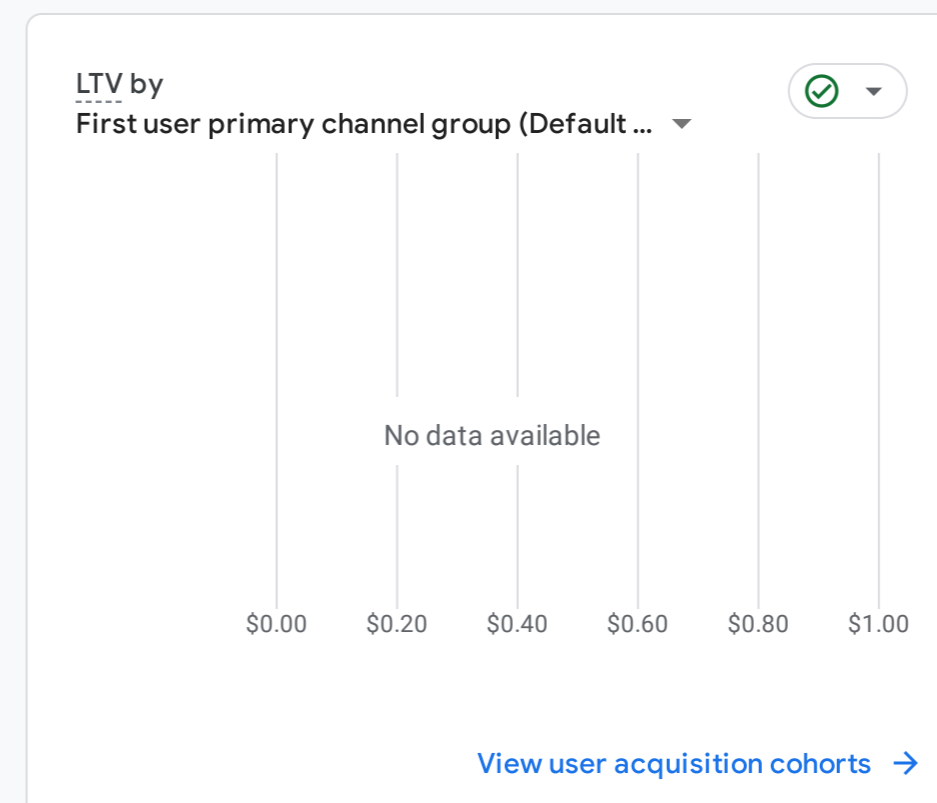

WHERE DOES YOUR LTV COME FROM?