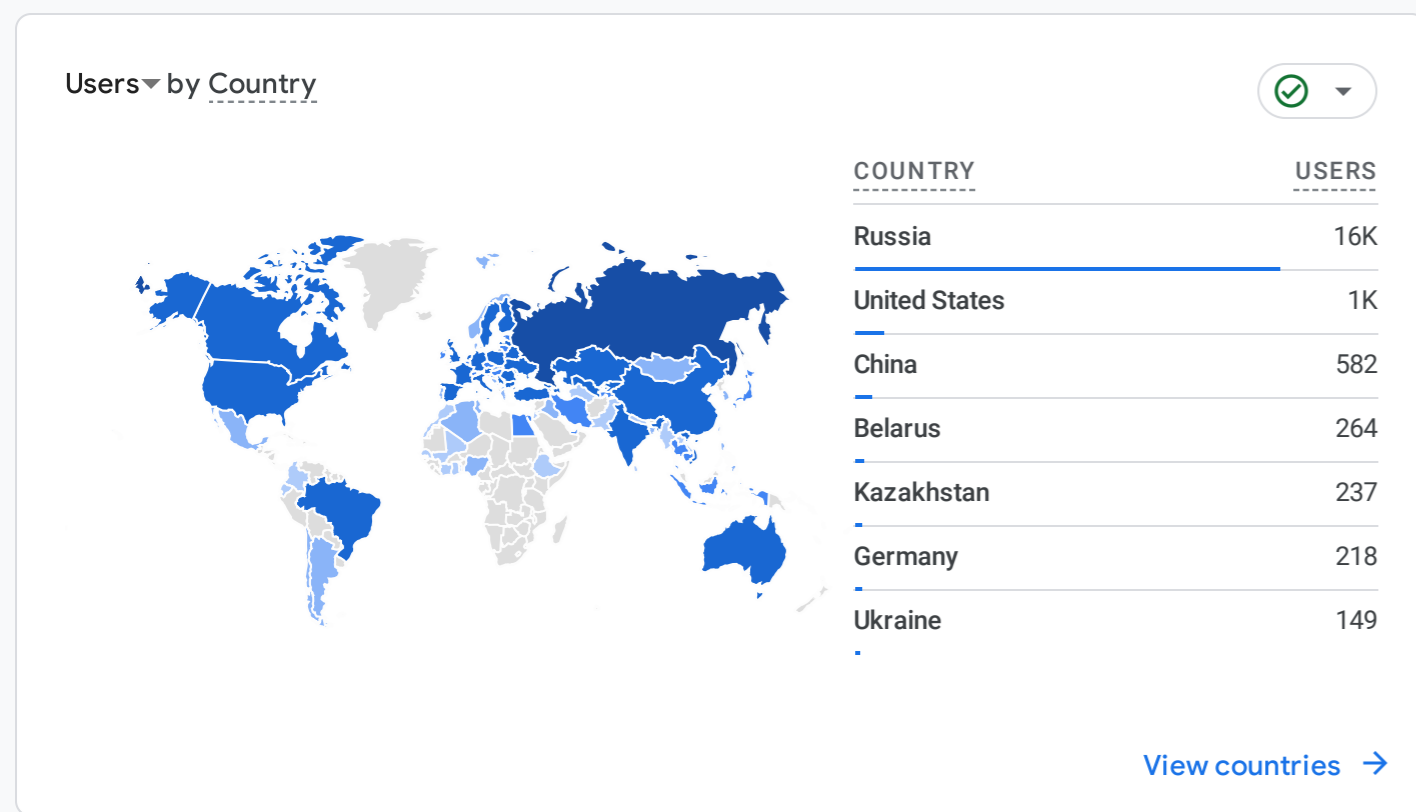

All Users Add comparison

Custom Jan 1 - Dec 31, 2023

Reports snapshot

WHERE DO YOUR NEW USERS COME FROM?

WHAT ARE YOUR TOP CAMPAIGNS?

HOW ARE ACTIVE USERS TRENDING?

HOW WELL DO YOU RETAIN YOUR USERS?

WHICH PAGES AND SCREENS GET THE MOST VIEWS?